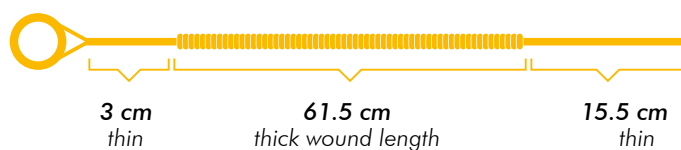

SUB Bass

Item	Tone	Ø / Gauge	Description	Tension	Price
509 200	Set	Scale 53 cm	Bass Ukulele, Kala Akustik (SUB Bass) | Nylon / 4-string set		45.28 €
	G	1.24 mm	Silver-plated copper on nylon silk	6.5 kg	9.40 €
	D	1.64 mm	Silver-plated copper on nylon silk	6.0 kg	9.95 €
	A	2.22 mm	Silver-plated copper on nylon silk	7.5 kg	11.11 €
	E	2.79 mm	Silver-plated copper on nylon silk	8.5 kg	14.82 €
509 /5	Set	Scale 53 cm	Bass Ukulele, Kala Solid (SUB Bass) | Nylon / 5-string set		60.10 €
	G	1.24 mm	Silver-plated copper on nylon silk	6.5 kg	9.40 €
	D	1.64 mm	Silver-plated copper on nylon silk	6.0 kg	9.95 €
	A	2.22 mm	Silver-plated copper on nylon silk	7.5 kg	11.11 €
	E	2.79 mm	Silver-plated copper on nylon silk	8.5 kg	14.82 €
	H	3.00 mm	Silver-plated copper on nylon silk	5.5 kg	14.82 €