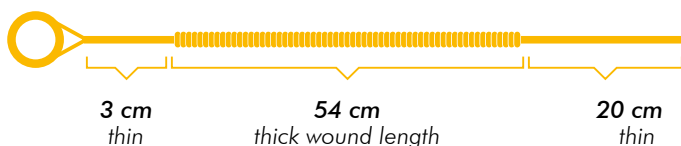

Ukulele

Bass Ukulele

4- and 5-string sets

scale 53 cm

Nylon

Item	Tone	Ø / Gauge	Description	Tension	Price
508 200	Set	Scale 53 cm	Bass Ukulele | Nylon		45.28 €
508 201	G	1.24 mm	Silver-plated copper on nylon silk	6.5 kg	9.40 €
508 202	D	1.64 mm	Silver-plated copper on nylon silk	6.0 kg	9.95 €
508 203	A	2.22 mm	Silver-plated copper on nylon silk	7.5 kg	11.11 €
508 204	E	2.79 mm	Silver-plated copper on nylon silk	8.5 kg	14.82 €