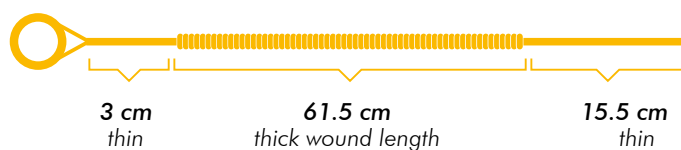

SUB Bass

Item	Tone	Ø / Gauge	Description	Tension	Price
509 200	Set	Scale 53 cm	Bass Ukulele, Kala Akustik (SUB Bass) | Nylon / 4-string set		49.81 €
	G	1.24 mm	Silver-plated copper on nylon silk	6.5 kg	10.34 €
	D	1.64 mm	Silver-plated copper on nylon silk	6.0 kg	10.95 €
	A	2.22 mm	Silver-plated copper on nylon silk	7.5 kg	12.22 €
	E	2.79 mm	Silver-plated copper on nylon silk	8.5 kg	16.30 €
509 /5	Set	Scale 53 cm	Bass Ukulele, Kala Solid (SUB Bass) | Nylon / 5-string set		66.11 €
	G	1.24 mm	Silver-plated copper on nylon silk	6.5 kg	10.34 €
	D	1.64 mm	Silver-plated copper on nylon silk	6.0 kg	10.95 €
	A	2.22 mm	Silver-plated copper on nylon silk	7.5 kg	12.22 €
	E	2.79 mm	Silver-plated copper on nylon silk	8.5 kg	16.30 €
	H	3.00 mm	Silver-plated copper on nylon silk	5.5 kg	16.30 €