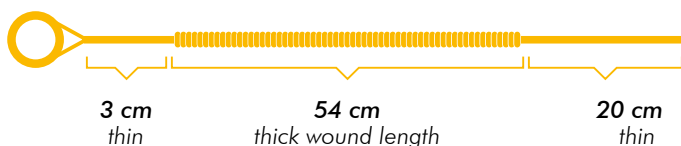

Ukulele

Bass Ukulele

4- and 5-string sets

scale 53 cm

Nylon

Item	Tone	Ø / Gauge	Description	Tension	Price
508 200	Set	Scale 53 cm	Bass Ukulele Nylon		49.81 €
508 201	G	1.24 mm	Silver-plated copper on nylon silk	6.5 kg	10.34 €
508 202	D	1.64 mm	Silver-plated copper on nylon silk	6.0 kg	10.95 €
508 203	A	2.22 mm	Silver-plated copper on nylon silk	7.5 kg	12.22 €
508 204	E	2.79 mm	Silver-plated copper on nylon silk	8.5 kg	16.30 €